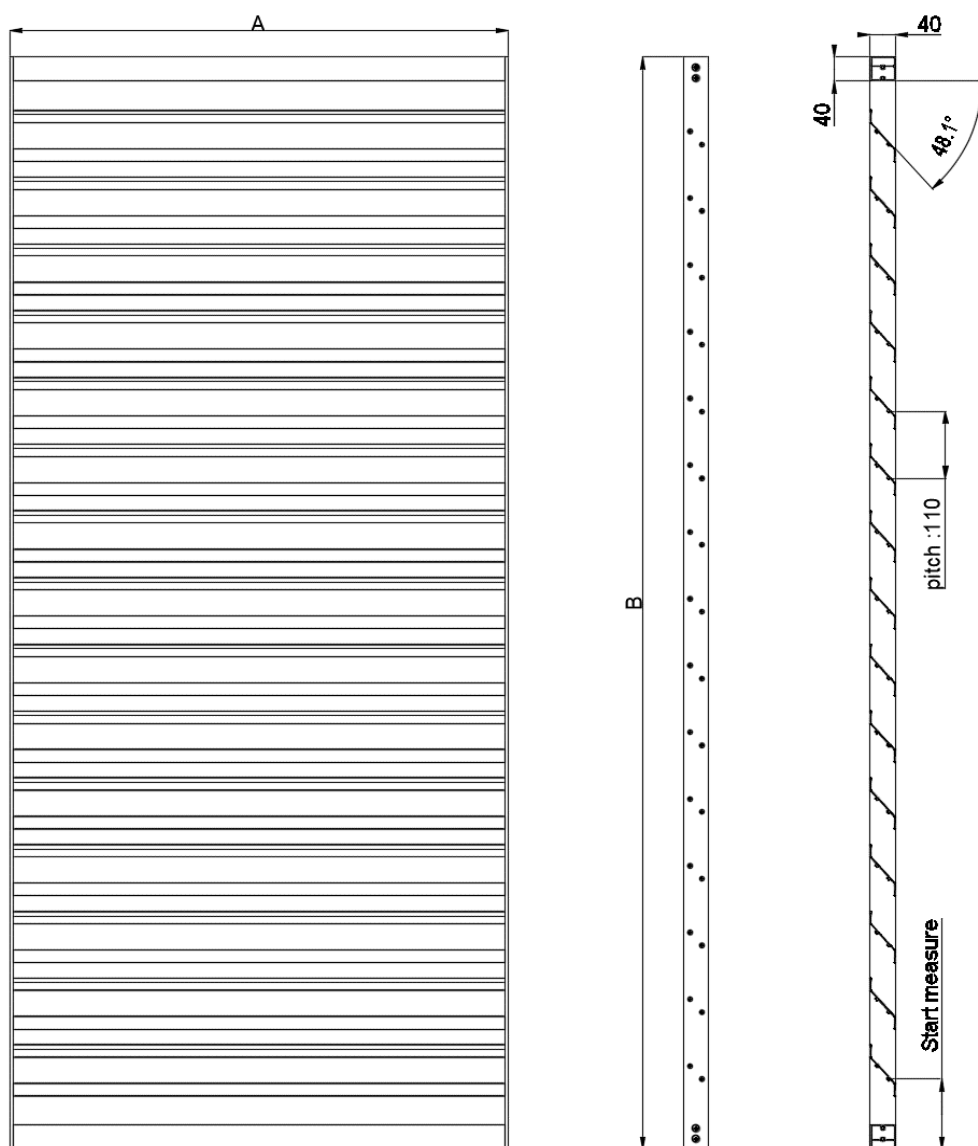

TECHNICAL DATA SHEET

TYPE	DUCOSLIDE SLIMFRAME 5/40 40Z
DESCRIPTION	Permanent external solar shading system with sliding shutters
TYPE OF BLADE	40Z
MATERIAL	Aluminium
BLADE HEIGHT	85 mm
BLADE PITCH	110 mm
INCLINATION ANGLE	48°
FRAMETYPE (WxH)	5mm x 40mm
MAX. SLIDE WIDTH (800 Pa)	A = 1600mm ↔ B = 1800mm
MAX. SLIDE HEIGHT (800 Pa)	A = 500mm ↔ B = 2800mm
MATERIAL FRAME	Aluminium : EN AW-6063 T66
SURFACE TREATMENT	standard natural anodized (15- 20µm) Polyester powdercoated (60-80µm)
REACTION TO FIRE	A2-s1,d0 (EN13501-1: 2018)
COLOURS	All RAL colours

B: Frame height
A: Frame width

SECTION