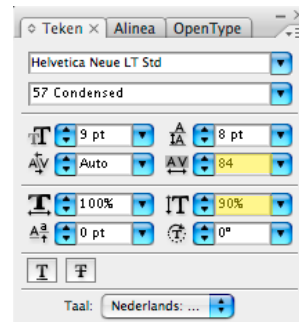

Visual Identity Guidelines

Version 2022.09.06

DUCO

Preferred usage

Other usage

When preferred usage not possible

Incorrect usage

Minimal spacing around the logo

THEKLABOLD

Helvetica Neue LT Std

CMYK

0/0/0/100

69/0/100/0

Pantone (PMS)

Pantone black

Pantone 361C