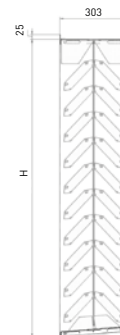

Duco Acoustic Panel 300