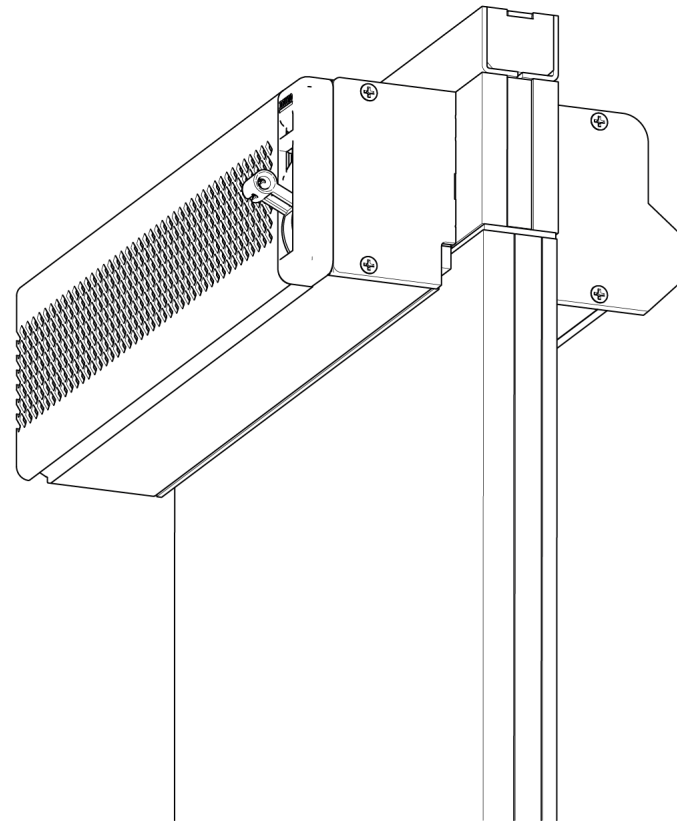

# Fitting instructions

FireMax EI 30 SR

13/10/2023 L2004270

## Dimensions

The FireMax EI 30 ZR may be fitted with the following maximum dimensions

	Max. glass width	Max. glass height
Door	885,5 mm	2.137,5 mm
Window 1	1.114,5 mm	2.292 mm
Window 2	737 mm	2.266 mm
Window 3	866,5 mm	1.149,5 mm

- The minimum overall size of the window ventilator is 300 mm
- The subtraction of glass height is 92 mm
- It must be placed in combination with
  - MasterLine 8 window or door
  - Contraflam 30 Lite EI Vetrotech

## Fitting of FireMax EI 30 ZR on glass