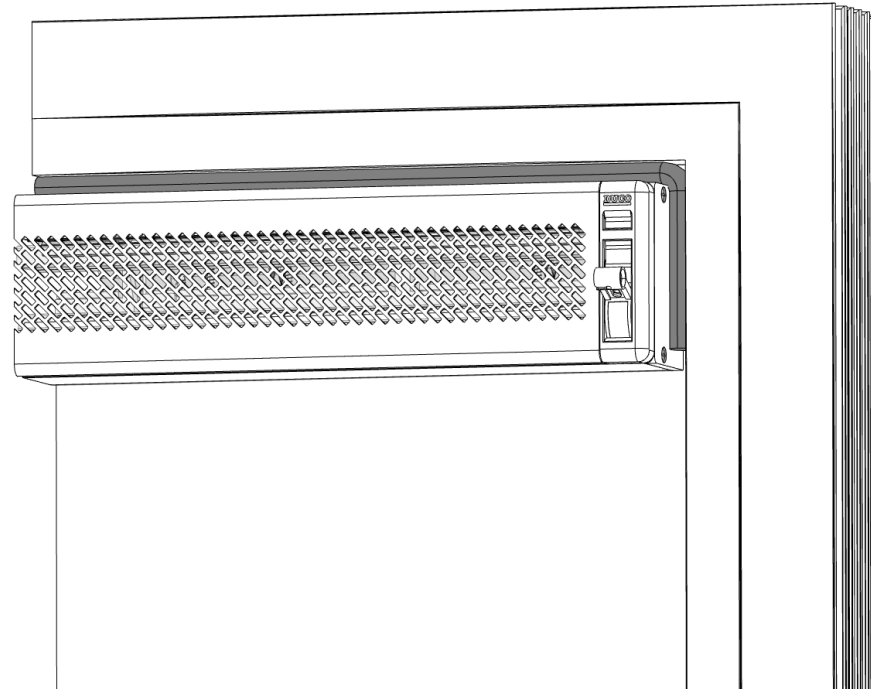

Sealing of FireMax EI 30 ZR with fire-resistant cord