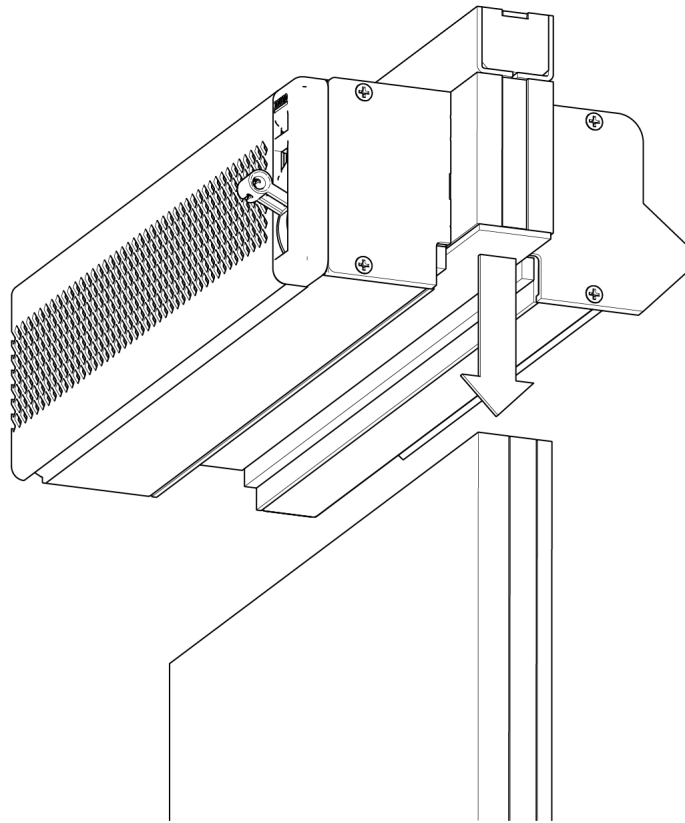

## Dimensions

The FireMax EI 30 ZR may be fitted with the following maximum dimensions

	Max. glass width	Max. glass height
Door	885,5 mm	2.137,5 mm
Window 1	1.114,5 mm	2.292 mm
Window 2	737 mm	2.266 mm
Window 3	866,5 mm	1.149,5 mm

- The minimum overall size of the window ventilator is 300 mm
- The subtraction of glass height is 92 mm
- It must be placed in combination with
  - MasterLine 8 window or door
  - Contraflam 30 Lite EI Vetrotech

## Fitting of FireMax EI 30 ZR on glass