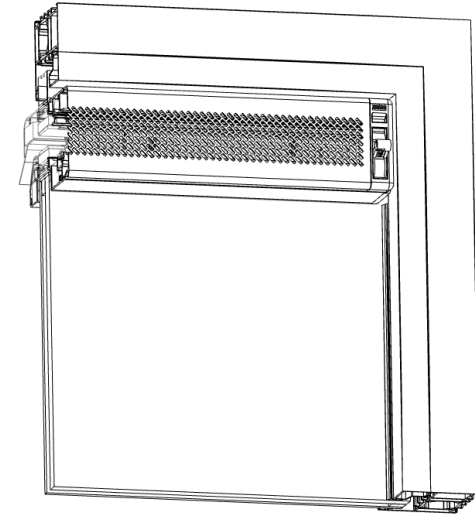

Fitting of FireMax EI 30 ZR + glass (glazing bars) in aluminium window