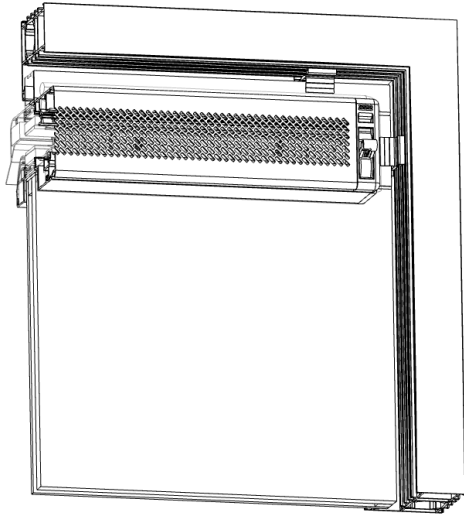

Fitting of FireMax EI 30 ZR + glass (glazing bars) in aluminium window