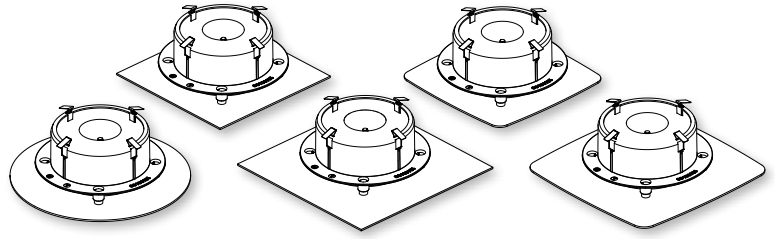

DucoVent **Design AK**