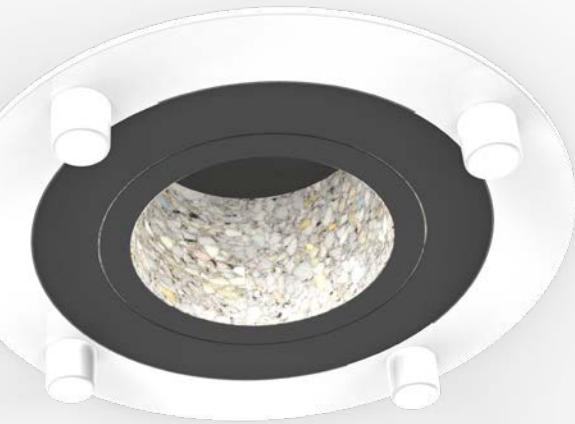

Extraction: <15 dB(A) at 50 m³/h

Supply: is to establish

Colour:

White (RAL 9010 structure (AE03059901020)),
other RAL colours upon request

Installation:

at least 180 cm above the floor

Ø Duct connection diameter:

125 mm

The **DucoVent Design AK** is an **aesthetic vent**, available with five different cover plates: Square (standard and XL), Rounded Square (standard and XL) or Round. The sleek design, combined with **simple installation** thanks to its magnetic fastening, ensures virtually **invisible** integration into any room where air extraction is specified. The acoustic rings provide optimal **sound absorption** and easy calibration. Suitable for ceiling and wall mounting. **Easy to clean** without disturbing settings.

The DucoVent Design Round **AK** and all XL models are **also suitable for use as supply vents**. Two inserts are included which can be used to reduce the outlet angle, when positioning the vent close to a wall or in a corner for example.

+ Optimum damping thanks to the removable acoustic rings

+ Functional fixing with magnets makes loss of adjustment impossible

Square

DucoVent Design Square **Standard AK**
(Width 180 x Height 180 x Depth 52 mm)
(Suitable as an exhaust vent only)