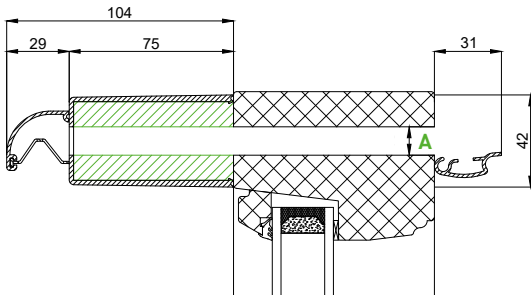

Standards: consult the table on page 40.

up to  
**20 m**

→ DucoStrip Acoustic **Double Acoustic**

→ DucoStrip Acoustic **Acoustic Outside**

→ DucoStrip Acoustic **Acoustic Inside**

Type	Vent length in mm	Slot length in mm	Slot height (A) in mm
DucoStrip Acoustic <b>2500 EA</b>	460	2 x 173,5	13
DucoStrip Acoustic <b>5000 EA</b>	520	2 x 215	15