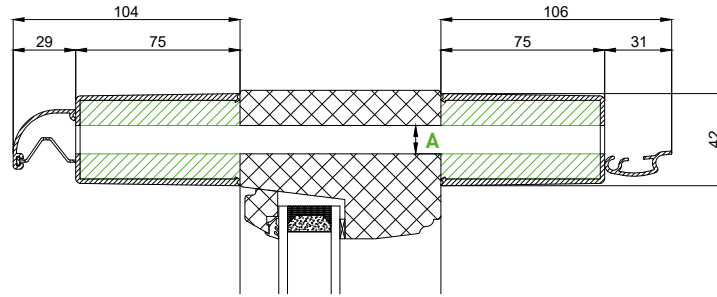

Standards: consult the table on page 40.

up to  
**20 m**

→ DucoStrip Acoustic **Double Acoustic**

→ DucoStrip Acoustic **Acoustic Outside**

→ DucoStrip Acoustic **Acoustic Inside**

Type	Vent length in mm	Slot length in mm	Slot height (A) in mm
DucoStrip Acoustic <b>2500 EA</b>	460	2 x 173,5	13
DucoStrip Acoustic <b>5000 EA</b>	520	2 x 215	15