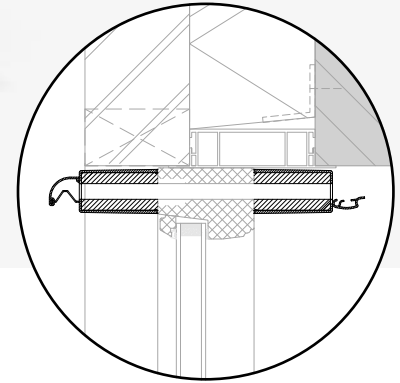

Independently
tested by
BRE

Fitting **through the frame**

DucoStrip Acoustic

Sound absorbing aluminium slot ventilator

DucoStrip is a sound absorbing aluminium “through-the-frame” slot ventilator. The sound-absorbing module can be fitted either on the inside or the outside, or both sides for even better sound absorption.

NOTE: DucoStrip Acoustic is suitable for windows in low-rise buildings (up to 20 mtrs).

- → Sound absorption **inside, outside or both sides**
- → Incoming airflow deflected **upwards**
- → **Simple fitting** with two screws per module
- → Installation screws concealed by **smooth end caps**

Wind tightness class closed position	Class 2
Wind tightness closed position	300
Water tightness class closed position	9A
Water tightness closed position	600

Standards: consult the table on page 40.

up to
20 m