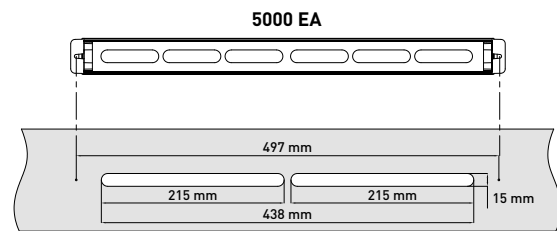

Standards: consult the table on page 40.

up to  
**20 m**

→ DucoStrip Acoustic **Double Acoustic**

→ DucoStrip Acoustic **Acoustic Outside**

→ DucoStrip Acoustic **Acoustic Inside**

Type	Vent length in mm	Slot length in mm	Slot height (A) in mm
DucoStrip Acoustic <b>2500 EA</b>	460	2 x 173,5	13
DucoStrip Acoustic <b>5000 EA</b>	520	2 x 215	15