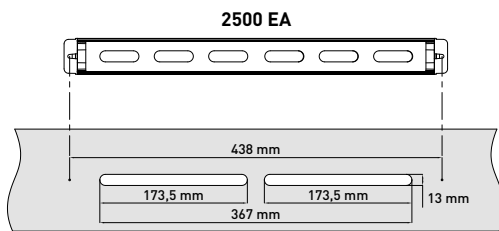

Standards: consult the table on page 40.

up to  
**20 m**

→ DucoStrip Acoustic **Double Acoustic**

→ DucoStrip Acoustic **Acoustic Outside**

→ DucoStrip Acoustic **Acoustic Inside**

Type	Vent length in mm	Slot length in mm	Slot height (A) in mm
DucoStrip Acoustic <b>2500 EA</b>	460	2 x 173,5	13
DucoStrip Acoustic <b>5000 EA</b>	520	2 x 215	15